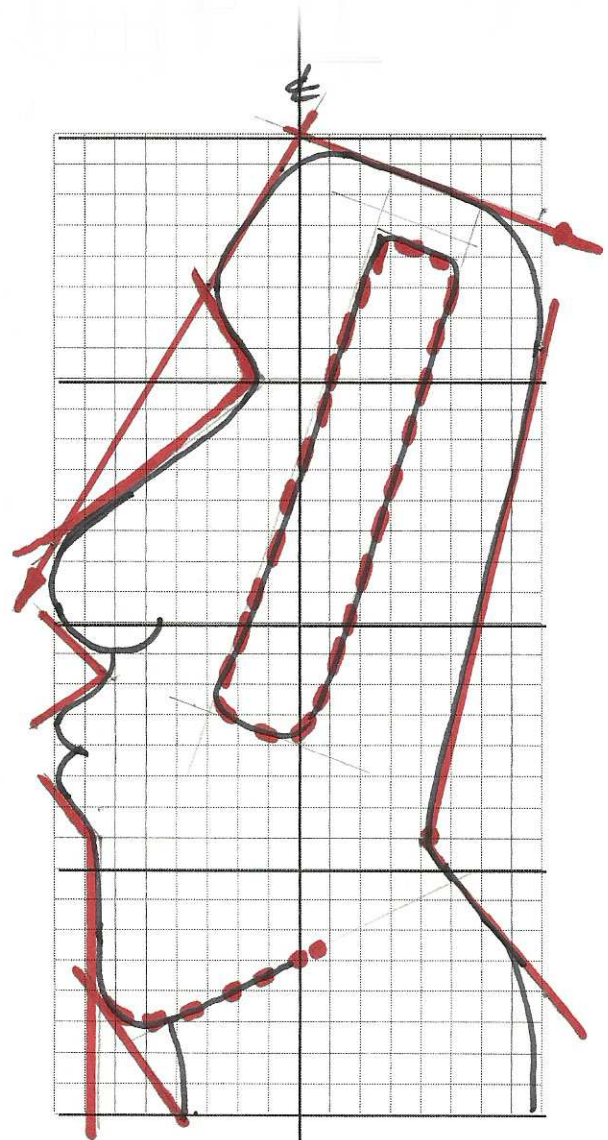

TOP VIEW

FRONT VIEW  
FRONT VIEW

RIGHT SIDE VIEW  
SIDE VIEW

# MAORI TIKI HEAD

THIS PATTERN WORKS BEST WITH A 16" DIAMETER X 32" TALL LOG

Solid red lines are primary cuts

Dashed red lines are shallow cuts for definition of features