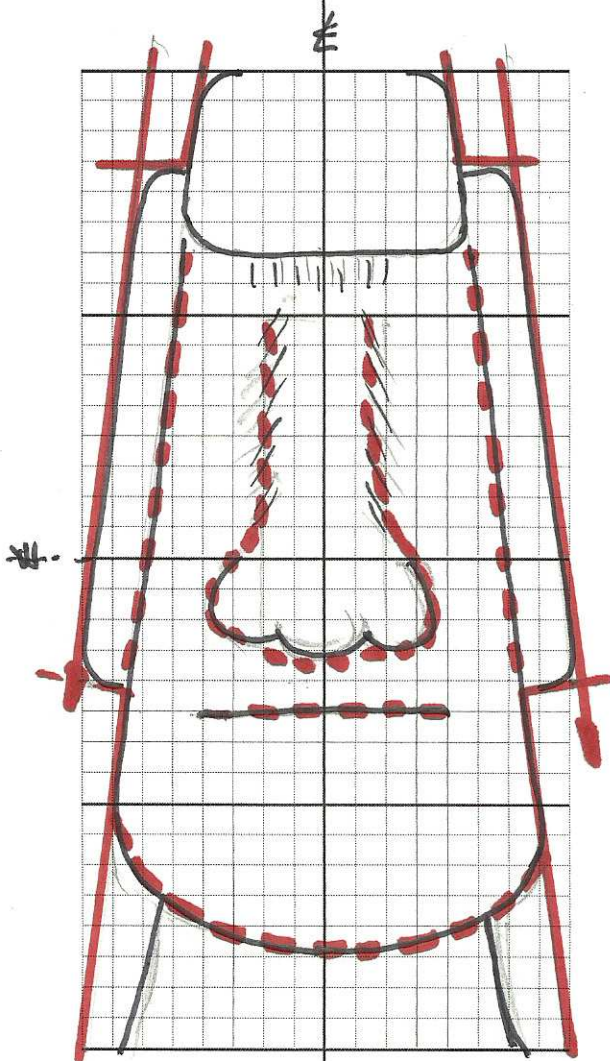

TOP VIEW

FRONT VIEW  
FRONT VIEW

RIGHT SIDE VIEW  
SIDE VIEW

# MAORI TIKI HEAD

THIS PATTERN WORKS BEST WITH A 16" DIAMETER X 32" TALL LOG

Solid red lines are primary cuts

Dashed red lines are shallow cuts for definition of features