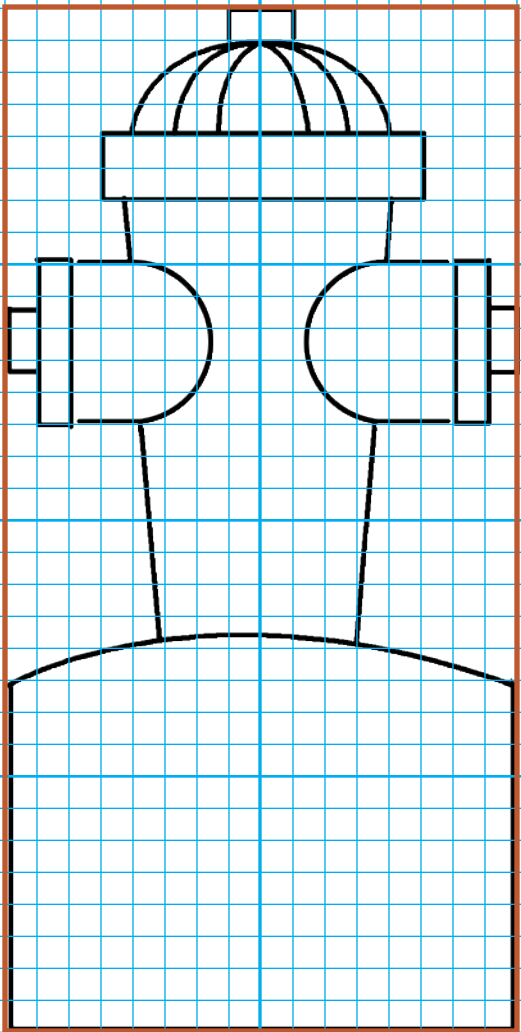

8 4 0 4 8

Carved version above with Fire Local Logo.  
Traditional hydrant, right.

0

8

16

24

32

FRONT VIEW

SIDE VIEW

PATTERNS BY

**FIRE HYDRANT**